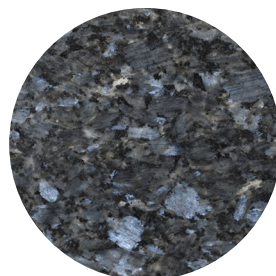

Car Model

GLE-Outlook

GLE-Outlook

Flooring

Option: car prepared for flooring to be fitted by client.

FLO1. **Black circles** (Rubber)

FLO2. **Grey night** (Rubber)

FLO3. **Satinwood** (Rubber)

FLO4. **Silver birch** (Rubber)

FLO7. **Granite pearl**

FL11. **Marble white**

FL12. **Marble medium black**

FL13. **Marble Black**

A range of panoramic cars for interior/exterior installations

Ceiling

Option: black painted or stainless steel

Diffuser (suspended fluorescent)
Stainless Steel or Black

Led
Stainless Steel or white

Bubble (suspended fluorescent)
Stainless Steel or Black

Aperture (suspended fluorescent)
Stainless Steel or Black

Handrails