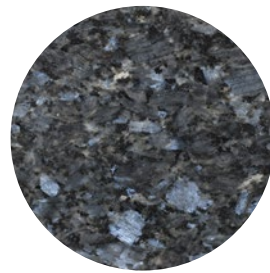

Flooring

FL01. **Black circles** (rubber)

FL02. **Grey night** (rubber)

FL03. **Satinwood** (rubber)

FL04. **Silver birch** (rubber)

FL10. **Granite**

FL11. **Marble white**

FL12. **Marble medium black**

FL06. **Grey circles** (rubber)

Ceiling

Diffuser
(suspended fluorescent)
Stainless steel or black

Led
Stainless steel or white

Bubble
(suspended fluorescent)
Stainless steel or black

Aperture
(suspended fluorescent)
Stainless steel or black